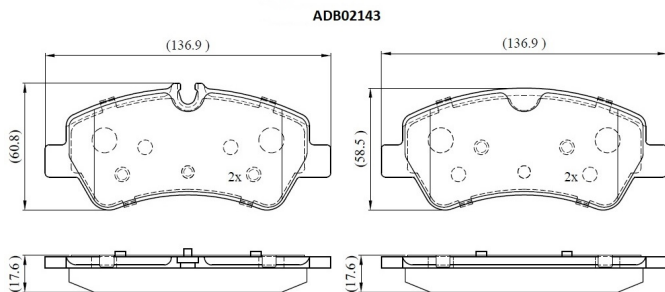

Make: FORD

Model: Transit Custom Box

Part Number: ADB02143

Vehicle Manufacturing/Engine:

Specifications

Fitting Position	:	Rear
Model Date	:	12/12-
Or. Caliper	:	TRW
WVA	:	25603, 25604
FMSI	:	
Length	:	136.7

Width	:	60.8/58.5
Thickness	:	17.6