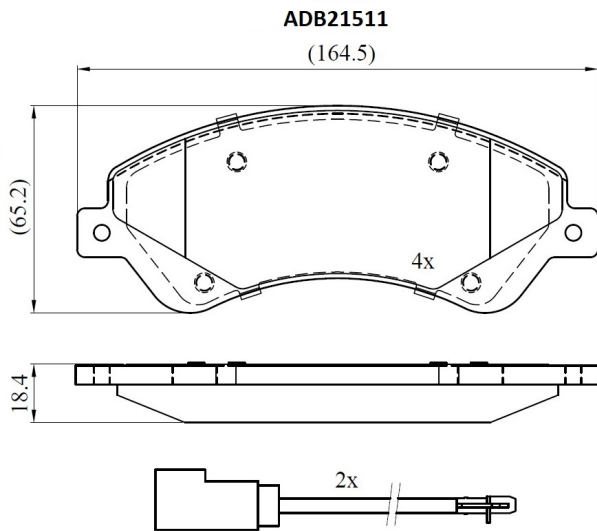

Make: FORD

Model: Transit Flatbed/ Chassis

Part Number: ADB21511

Vehicle Manufacturing/Engine:

Specifications

Fitting Position	:	Front
Model Date	:	07/06->
Or. Caliper	:	

WVA	:	24485
FMSI	:	
Length	:	164.5
Width	:	65.4
Thickness	:	18.4