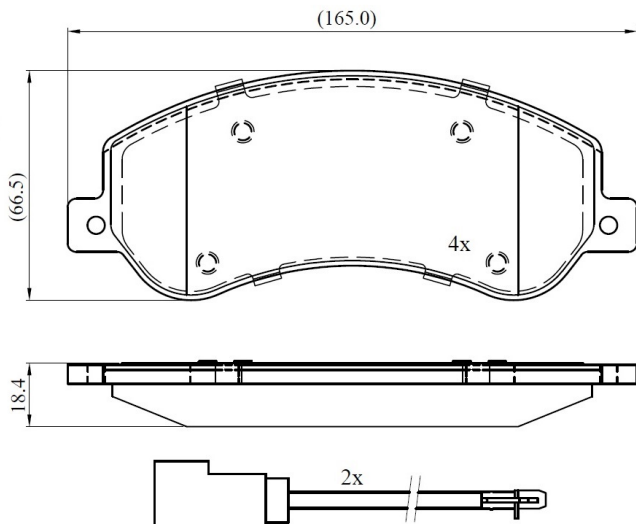

Make: FORD

Model: Transit Flatbed/ Chassis

Part Number: ADB21512

Vehicle Manufacturing/Engine:

ADB21512

Specifications

Fitting Position	:	Front
Model Date	:	07/06->

Or. Caliper	:	
WVA	:	24484
FMSI	:	
Length	:	164.5
Width	:	65.4
Thickness	:	18.4