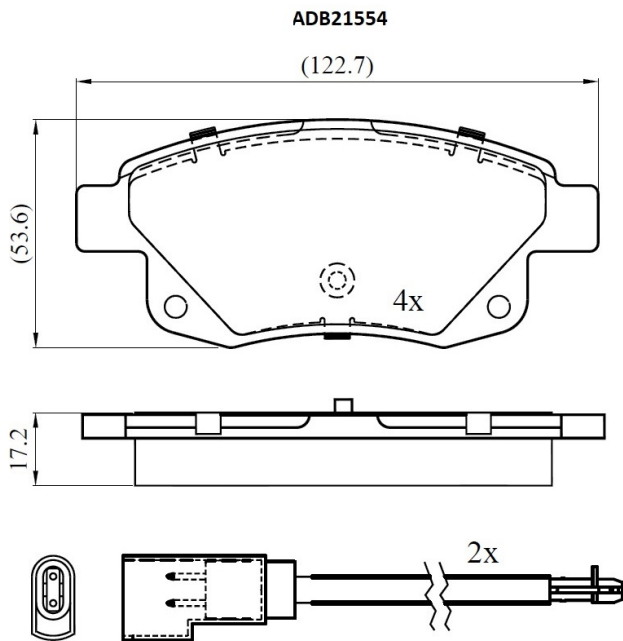

Make: FORD

Model: Transit Flatbed/ Chassis

Part Number: ADB21554

Vehicle Manufacturing/Engine:

Specifications

Fitting Position

:

Rear

Model Date	:	07/06->
Or. Caliper	:	
WVA	:	24486
FMSI	:	
Length	:	122.7
Width	:	53.6
Thickness	:	17