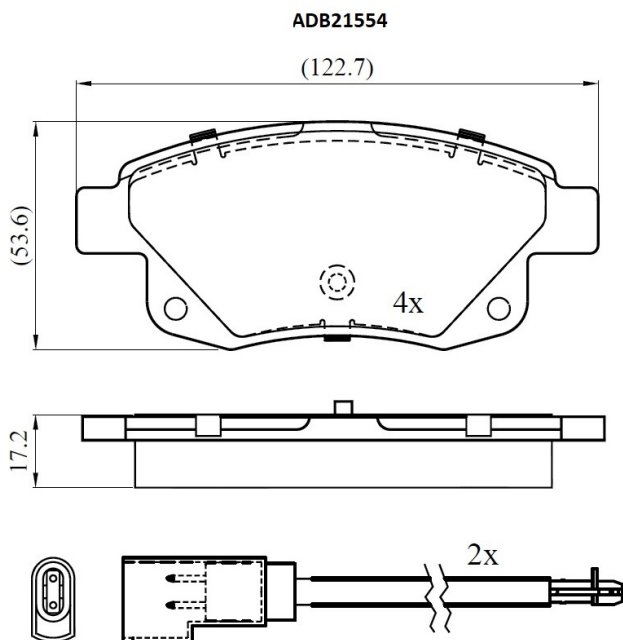

Make: FORD

Model: Transit Flatbed/ Chassis

Part Number: ADB21554

Vehicle Manufacturing/Engine:

Specifications

Fitting Position

:

Rear

Model Date	:	07/06->
Or. Caliper	:	
WVA	:	24486
FMSI	:	
Length	:	122.7
Width	:	53.6
Thickness	:	17