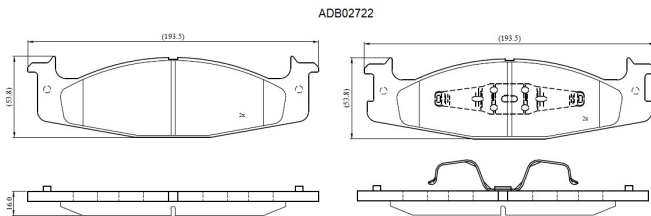

Make: FORD

Model: TRUCK E150

Part Number: ADB02722

Vehicle Manufacturing/Engine:

Specifications

Fitting Position	:	Front
Model Date	:	94-03
Or. Caliper	:	
WVA	:	
FMSI	:	7503-D632
Length	:	193.5
Width	:	53
Thickness	:	16