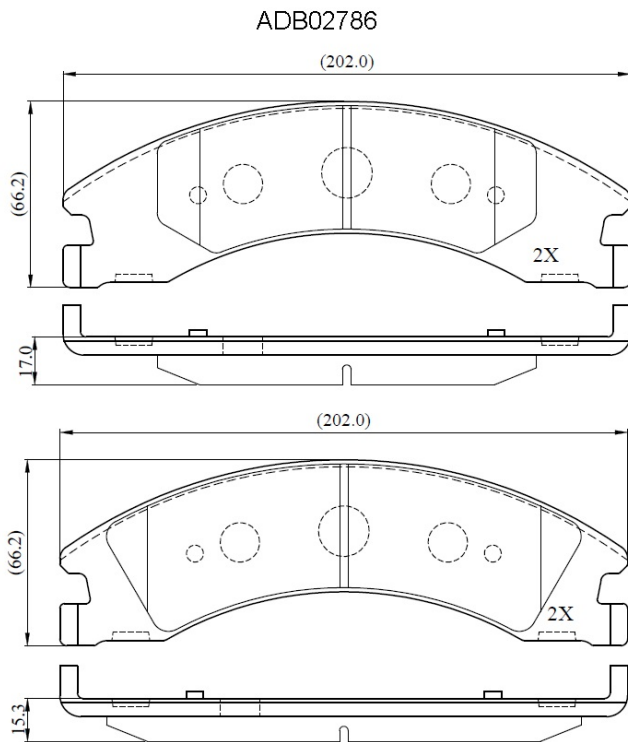

Make: FORD

Model: TRUCK E150

Part Number: ADB02786

Vehicle Manufacturing/Engine:

Specifications

Fitting Position	:	Rear
Model Date	:	08-Nov
Or. Caliper	:	
WVA	:	
FMSI	:	8441-D1329
Length	:	202
Width	:	66.2
Thickness	:	17