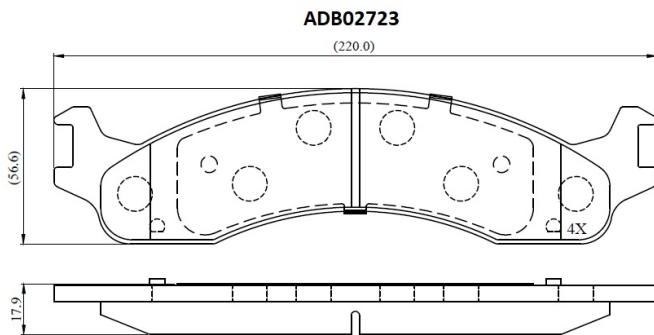

Make: FORD

Model: TRUCK E250

Part Number: ADB02723

Vehicle Manufacturing/Engine:

Specifications

Fitting Position	:	Front
Model Date	:	95-07
Or. Caliper	:	
WVA	:	
FMSI	:	7535-D655
Length	:	220

Width	:	56.6
Thickness	:	18.7