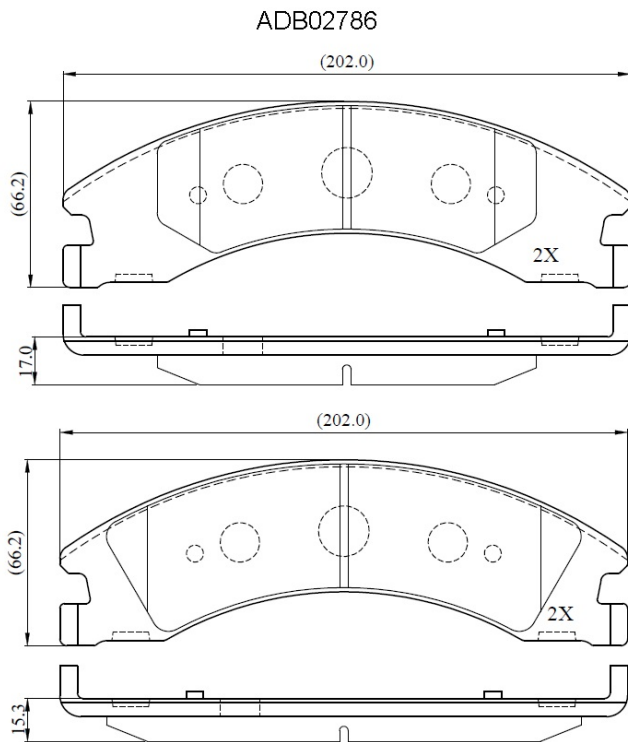

Make: FORD

Model: TRUCK E250

Part Number: ADB02786

Vehicle Manufacturing/Engine:

Specifications

Fitting Position	:	Rear
Model Date	:	08-Nov
Or. Caliper	:	
WVA	:	
FMSI	:	8441-D1329
Length	:	202
Width	:	66.2
Thickness	:	17