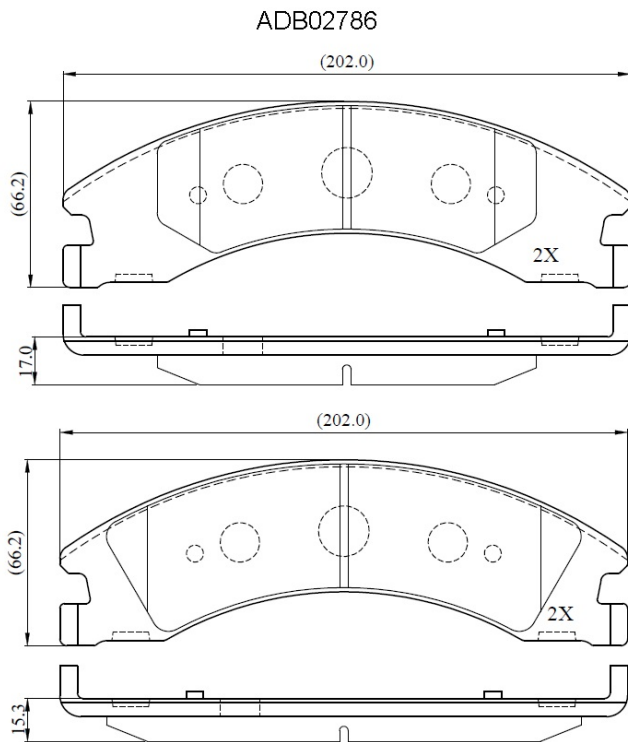

Make: FORD

Model: TRUCK E350 Super Duty

Part Number: ADB02786

Vehicle Manufacturing/Engine:

Specifications

Fitting Position	:	Rear
Model Date	:	08-Sep
Or. Caliper	:	
WVA	:	
FMSI	:	8441-D1329
Length	:	202
Width	:	66.2
Thickness	:	17