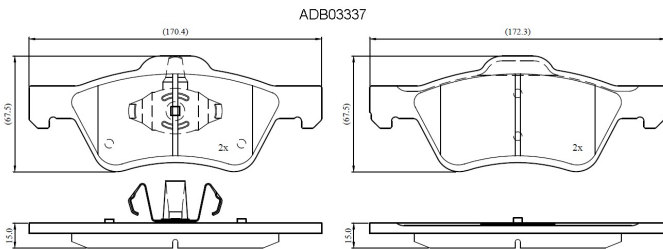

Make: FORD

Model: TRUCK Escape Hybrid

Part Number: ADB03337

Vehicle Manufacturing/Engine:

Specifications

Fitting Position	:	FRONT
Model Date	:	05-Jul
Or. Caliper	:	
WVA	:	
FMSI	:	7950-D1047
Length	:	170.4/172.3
Width	:	67.5

Thickness

:

15