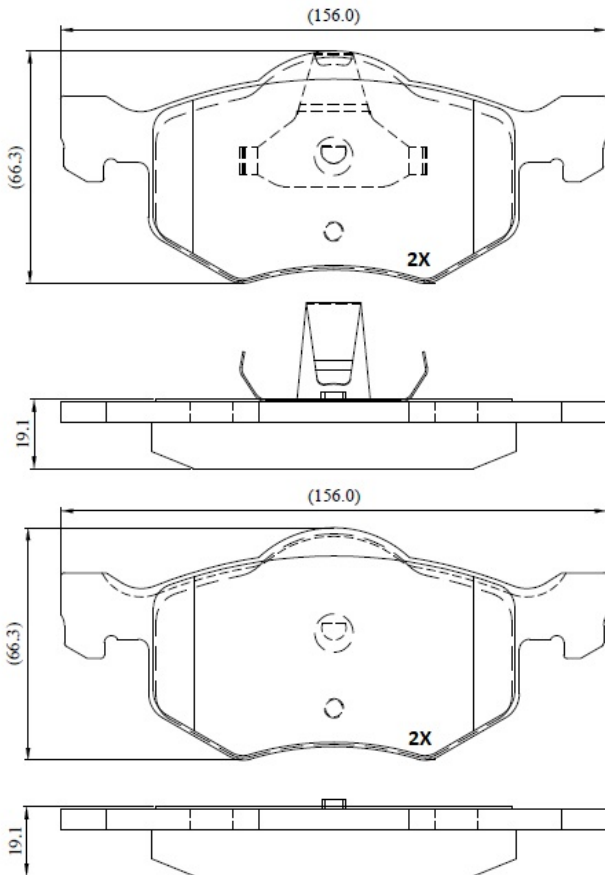

Make: FORD

Model: TRUCK Escape

Part Number: ADB02724

Vehicle Manufacturing/Engine:

ADB02724

Specifications

Fitting Position

:

Front

Model Date	:	01-Jul
Or. Caliper	:	
WVA	:	
FMSI	:	7719-D843
Length	:	156
Width	:	66.3
Thickness	:	19.1