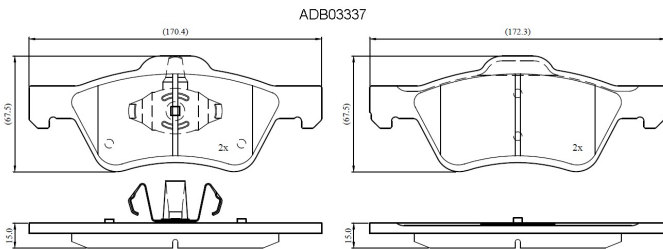

Make: FORD

Model: TRUCK Escape

Part Number: ADB03337

Vehicle Manufacturing/Engine:

Specifications

Fitting Position	:	FRONT
Model Date	:	05-Dec
Or. Caliper	:	
WVA	:	
FMSI	:	7950-D1047
Length	:	170.4/172.3
Width	:	67.5

Thickness

:

15