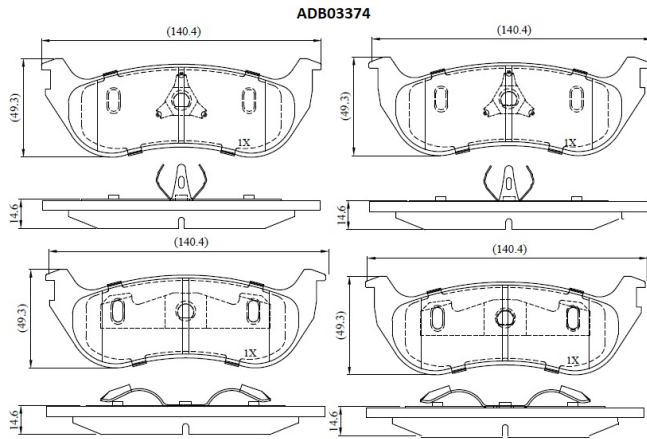

Make: FORD

Model: TRUCK Explorer Sport

Part Number: ADB03374

Vehicle Manufacturing/Engine:

Specifications

Fitting Position	:	Rear
Model Date	:	09-Oct
Or. Caliper	:	
WVA	:	

FMSI	:	7758-D881
Length	:	140.4
Width	:	49.3
Thickness	:	14.6