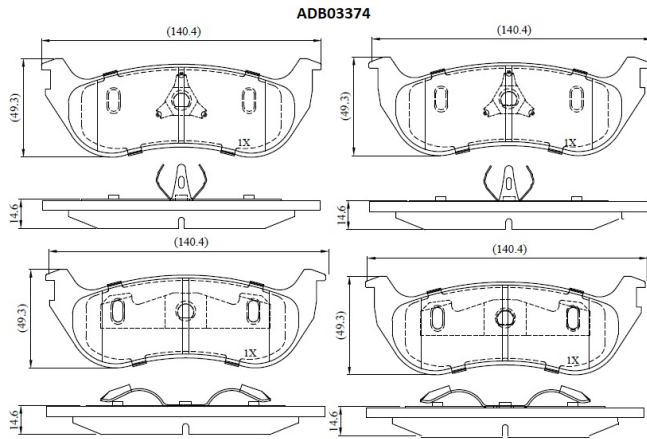

Make: FORD

Model: TRUCK Explorer

Part Number: ADB03374

Vehicle Manufacturing/Engine:

Specifications

Fitting Position	:	Rear
Model Date	:	09-Oct
Or. Caliper	:	
WVA	:	

FMSI	:	7758-D881
Length	:	140.4
Width	:	49.3
Thickness	:	14.6