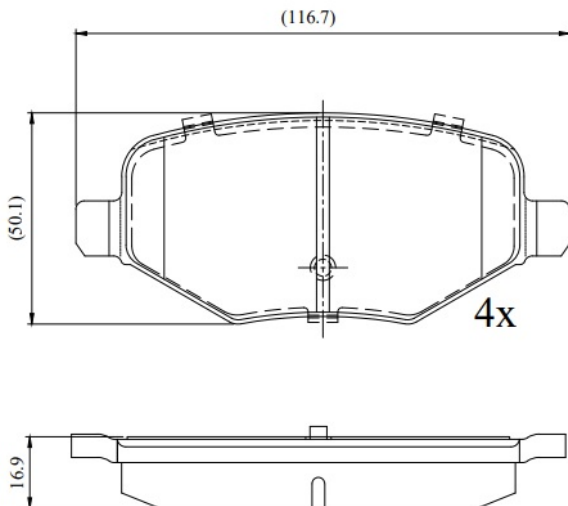

Make: FORD

Model: TRUCK Flex

Part Number: ADB02711

Vehicle Manufacturing/Engine:

ADB02711

Specifications

Fitting Position	:	Rear
Model Date	:	Sep-13

Or. Caliper	:	
WVA	:	
FMSI	:	8488-D1377
Length	:	116.7
Width	:	50.1
Thickness	:	16.9