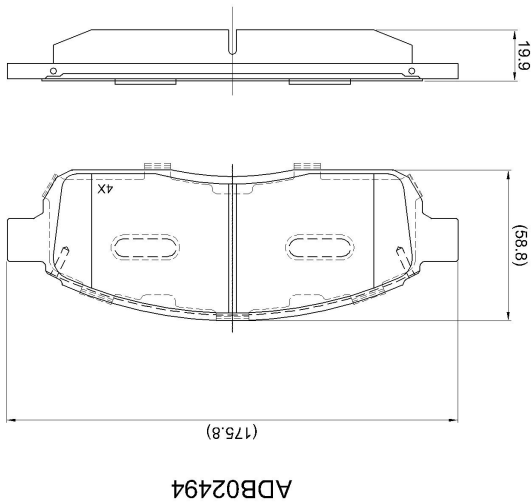

Make: FORD

Model: TRUCK

Part Number: ADB02494

Vehicle Manufacturing/Engine:

Specifications

Fitting Position	:	Front
Model Date	:	2004-2008
Or. Caliper	:	

WVA	:	
FMSI	:	D1083
Length	:	175.8
Width	:	58.8
Thickness	:	19.9