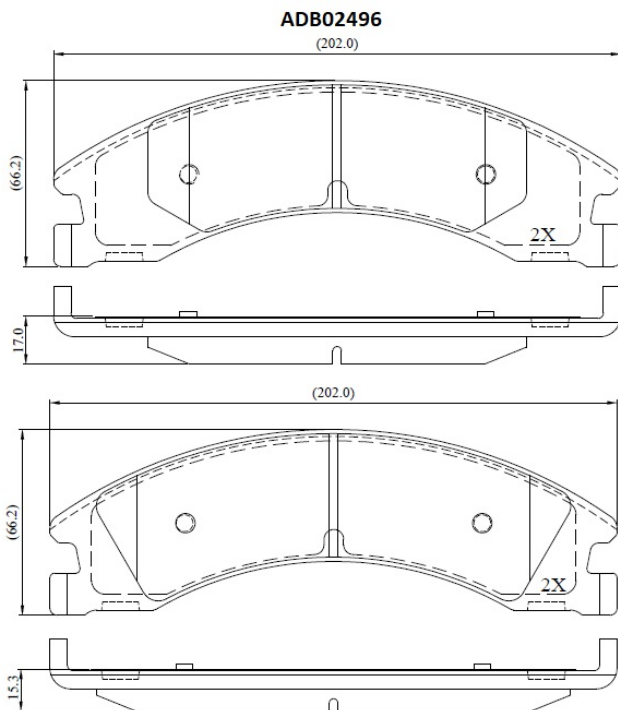

Make: FORD

Model: TRUCK

Part Number: ADB02496

Vehicle Manufacturing/Engine:

Specifications

Fitting Position	:	Rear
Model Date	:	2008-2011
Or. Caliper	:	
WVA	:	
FMSI	:	D1329
Length	:	202
Width	:	66.2
Thickness	:	15.3