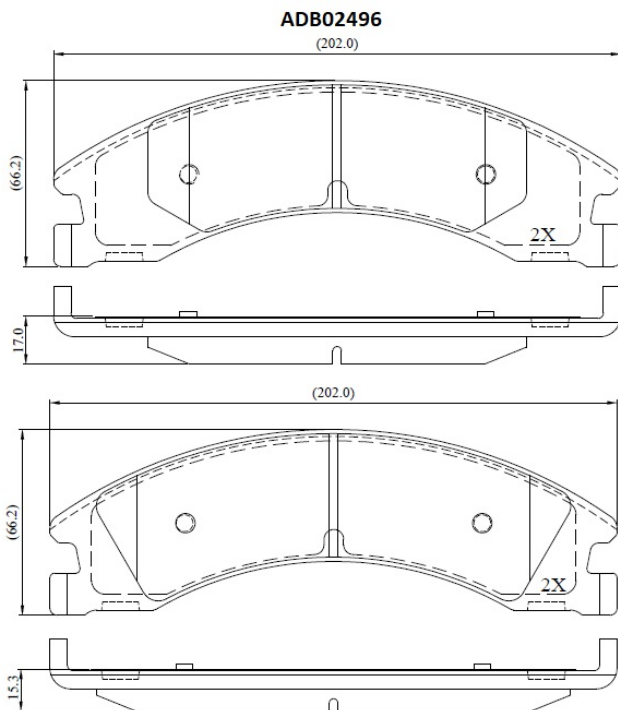

Make: FORD

Model: TRUCK

Part Number: ADB02496

Vehicle Manufacturing/Engine:

Specifications

Fitting Position	:	Rear
Model Date	:	2008-2012
Or. Caliper	:	
WVA	:	
FMSI	:	D1329
Length	:	202
Width	:	66.2
Thickness	:	15.3