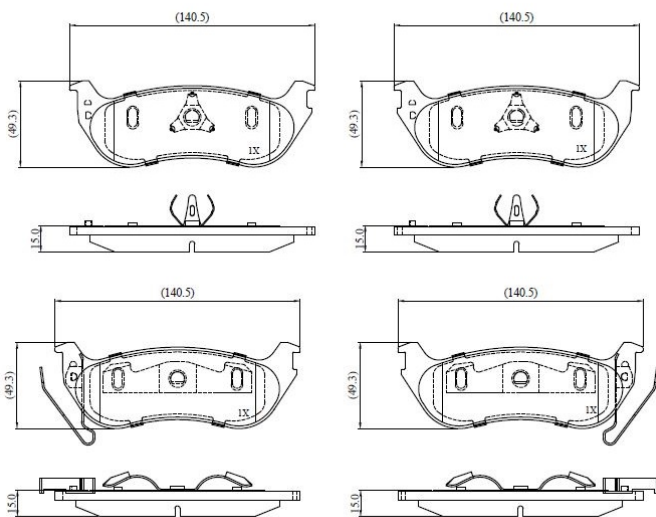

Make: FORD

Model: TRUCK

Part Number: ADB02562

Vehicle Manufacturing/Engine:

ADB02562

Specifications

Fitting Position	:	Rear
Model Date	:	06-Aug

Or. Caliper	:	
WVA	:	
FMSI	:	D1109
Length	:	140.5
Width	:	49.3
Thickness	:	15