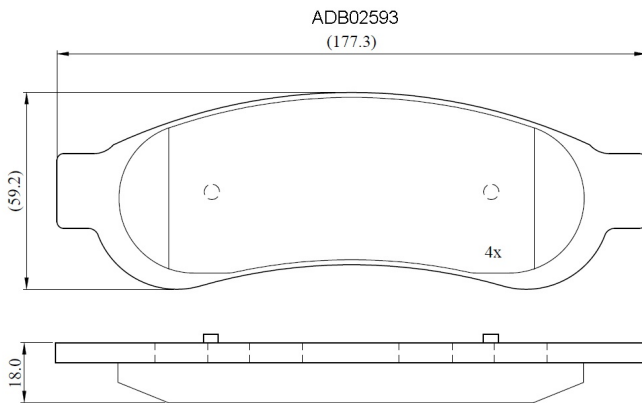

Make: FORD

Model: TRUCK

Part Number: ADB02593

Vehicle Manufacturing/Engine:

Specifications

Fitting Position	:	Rear
Model Date	:	05-Aug
Or. Caliper	:	
WVA	:	
FMSI	:	D1067

Length	:	177.5
Width	:	59.2
Thickness	:	18