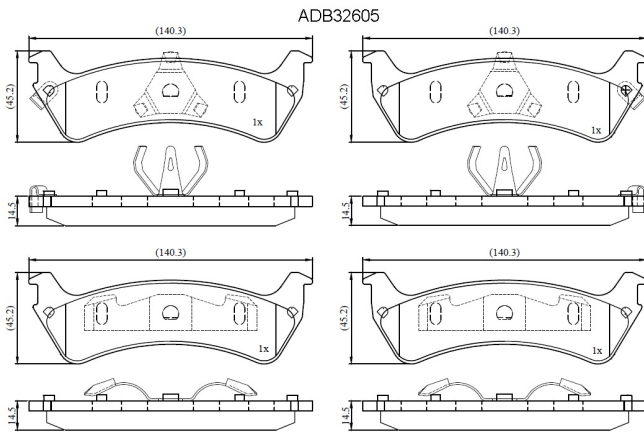

Make: FORD

Model: TRUCK

Part Number: ADB32605

Vehicle Manufacturing/Engine:

Specifications

Fitting Position	:	Rear
Model Date	:	94-05
Or. Caliper	:	
WVA	:	

FMSI	:	D667
Length	:	140.3
Width	:	45.2
Thickness	:	15.1