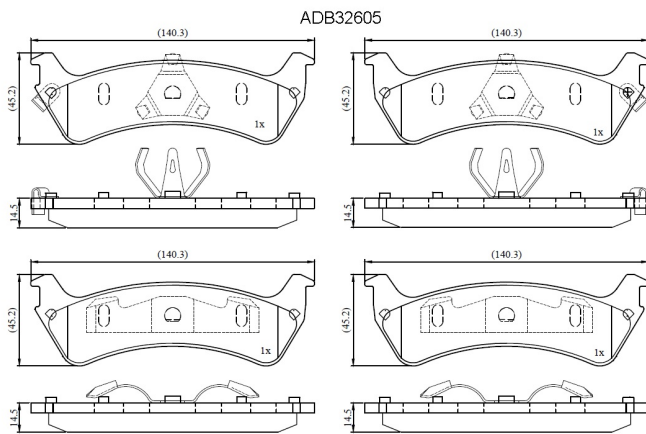

Make: FORD

Model: TRUCK

Part Number: ADB32605

Vehicle Manufacturing/Engine:

Specifications

Fitting Position	:	Rear
Model Date	:	98-04
Or. Caliper	:	
WVA	:	

FMSI	:	D667
Length	:	140.3
Width	:	45.2
Thickness	:	15.1