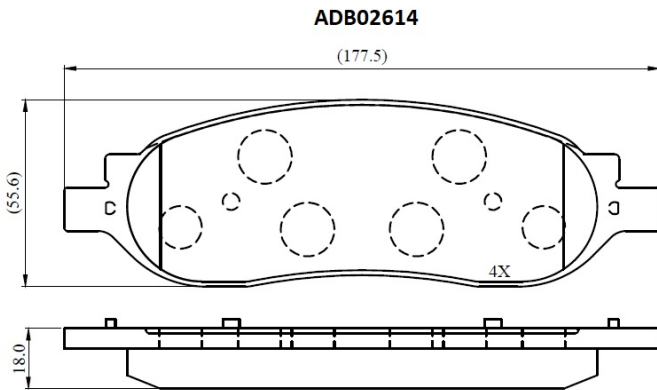

Make: FORD

Model: TRUCK

Part Number: ADB02614

Vehicle Manufacturing/Engine:

Specifications

Fitting Position	:	Rear
Model Date	:	05-Jul
Or. Caliper	:	
WVA	:	
FMSI	:	D1068

Length	:
Width	:
Thickness	: