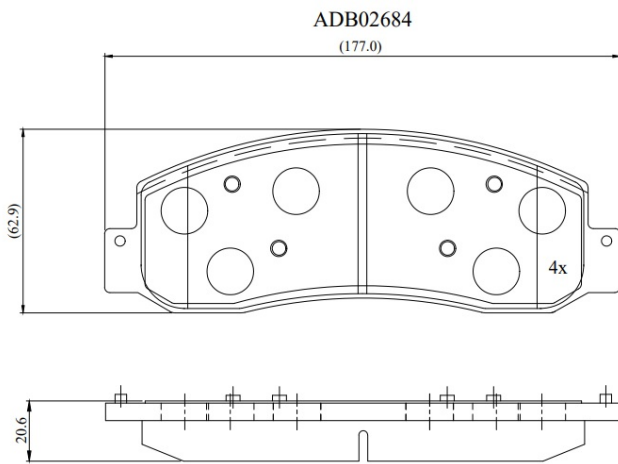

Make: FORD

Model: TRUCK

Part Number: ADB02684

Vehicle Manufacturing/Engine:

Specifications

Fitting Position	:	Front
Model Date	:	08-Dec
Or. Caliper	:	
WVA	:	

FMSI	:	D1333
Length	:	177.4
Width	:	62.9
Thickness	:	20.6