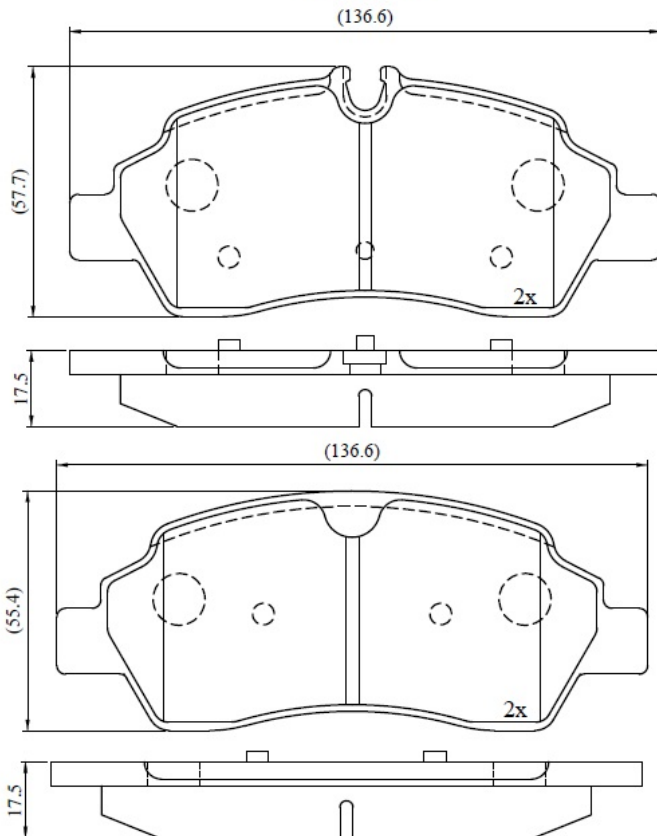

Make: FORD

Model: TRUCK

Part Number: ADB02793

Vehicle Manufacturing/Engine:

ADB02793

Specifications

Fitting Position

:

Rear

Model Date	:	15-17
Or. Caliper	:	
WVA	:	
FMSI	:	9005-D1775
Length	:	136.6
Width	:	57.7/55.4
Thickness	:	17.5