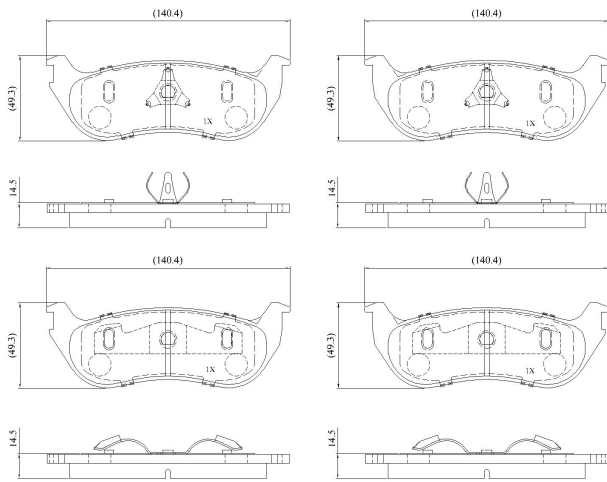

Make: FORD

Model: USA Explorer 4.0 V6 All wheel Drive

Part Number: ADB01763

Vehicle Manufacturing/Engine:

ADB01763

Specifications

Fitting Position	:	Rear
Model Date	:	05/98->
Or. Caliper	:	K-Hayes

WVA	:	2,43,81,24,382
FMSI	:	
Length	:	140.4
Width	:	49.3
Thickness	:	14.5