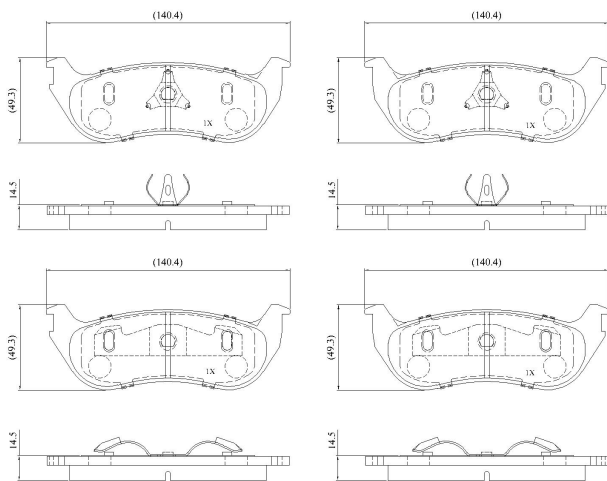

Make: FORD

Model: USA Explorer 4.0

Part Number: ADB01763

Vehicle Manufacturing/Engine:

ADB01763

Specifications

Fitting Position	:	Rear
Model Date	:	09/96->
Or. Caliper	:	K-Hayes

WVA	:	2,43,81,24,382
FMSI	:	
Length	:	140.4
Width	:	49.3
Thickness	:	14.5