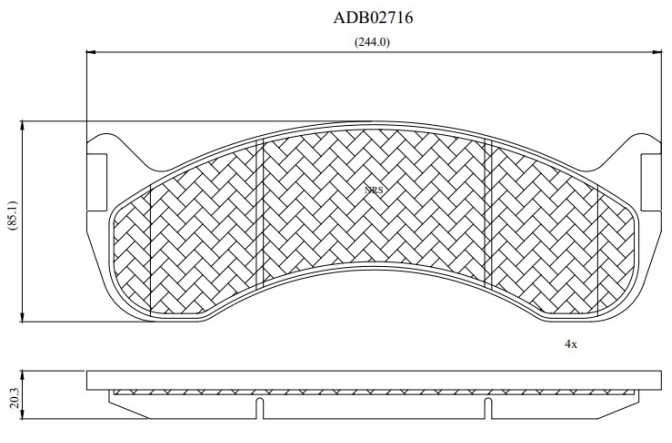

Make: FREIGHTLINER

Model: M2? 100

Part Number: ADB02716

Vehicle Manufacturing/Engine:

Specifications

Fitting Position	:	Front
Model Date	:	04-Jun
Or. Caliper	:	
WVA	:	

FMSI	:	D786
Length	:	
Width	:	
Thickness	:	