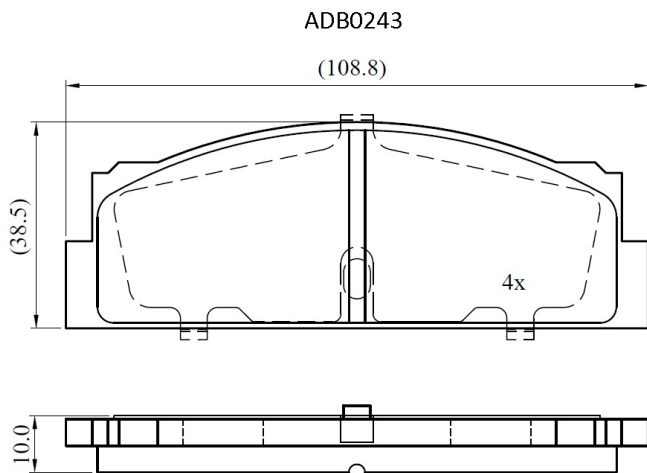

Make: FSO

Model: Cargo Pick - Up, Tipper

Part Number: ADB0243

Vehicle Manufacturing/Engine:

Specifications

Fitting Position : Rear
Model Date : 09/98->
Or. Caliper : Bendix
WVA : 20074
FMSI :
Length : 108.75
Width : 38.5
Thickness : 10