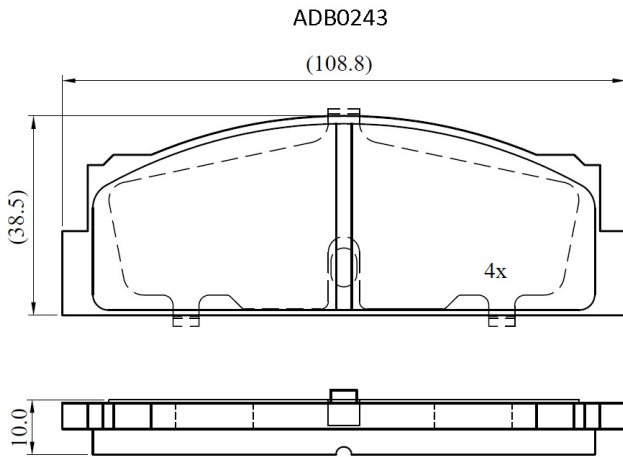

Make: FSO

Model: Cargo Pick - Up, Tipper

Part Number: ADB0243

Vehicle Manufacturing/Engine:

Specifications

Fitting Position	:	Rear
Model Date	:	09/98->
Or. Caliper	:	Bendix
WVA	:	20074

FMSI	:	
Length	:	108.75
Width	:	38.5
Thickness	:	10