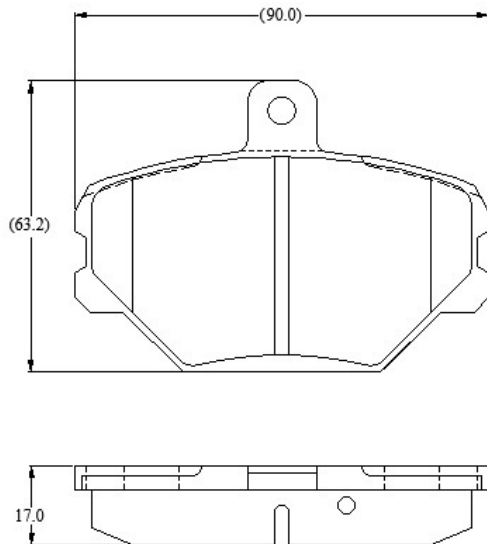

Make: FSO

Model: Cargo Van

Part Number: ADB0142

Vehicle Manufacturing/Engine:

ADB0142

Specifications

Fitting Position	:	Front
Model Date	:	09/94->
Or. Caliper	:	Locus
WVA	:	21100
FMSI	:	
Length	:	90
Width	:	63.5
Thickness	:	17