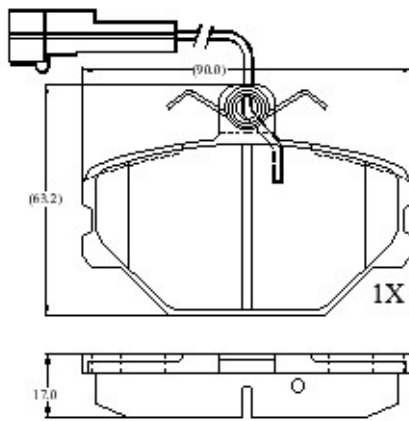

Make: FSO

Model: Caro / Prima

Part Number: ADB1142

Vehicle Manufacturing/Engine:

ADB1142

Specifications

Fitting Position	:	Front
Model Date	:	08/91->
Or. Caliper	:	Locus
WVA	:	21100
FMSI	:	
Length	:	90
Width	:	63.2
Thickness	:	17