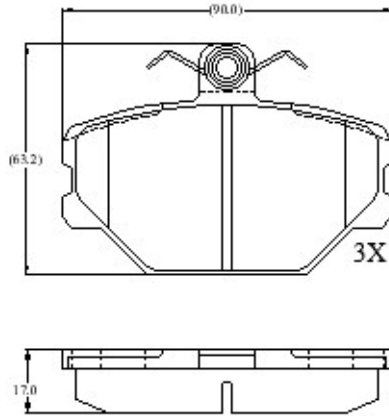

Make: FSO

Model: Caro / Prima

Part Number: ADB1142

Vehicle Manufacturing/Engine:

ADB1142

Specifications

Fitting Position	:	Front
Model Date	:	08/91->
Or. Caliper	:	Locus
WVA	:	21100
FMSI	:	
Length	:	90
Width	:	63.2
Thickness	:	17