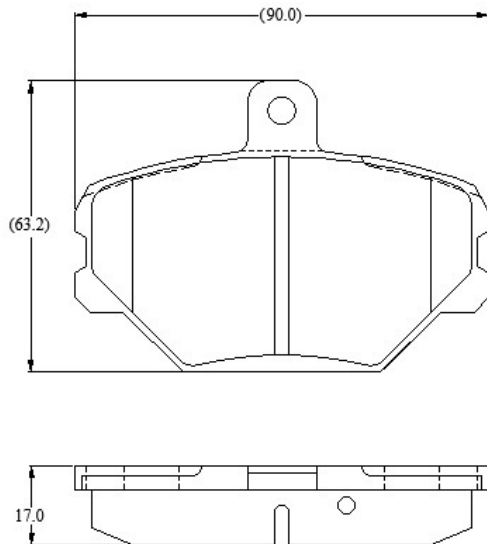

Make: FSO

Model: Sotto

Part Number: ADB0142

Vehicle Manufacturing/Engine:

ADB0142

Specifications

Fitting Position	:	Front
Model Date	:	09/94->
Or. Caliper	:	Locus
WVA	:	21100
FMSI	:	
Length	:	90
Width	:	63.5
Thickness	:	17