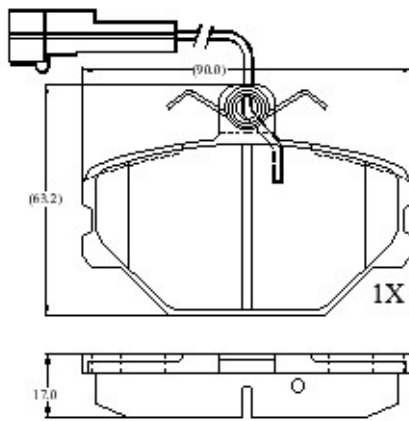

Make: FSO

Model: Sotto

Part Number: ADB1142

Vehicle Manufacturing/Engine:

ADB1142

Specifications

Fitting Position	:	Front
Model Date	:	09/94->
Or. Caliper	:	Locus
WVA	:	21100
FMSI	:	
Length	:	90
Width	:	63.2
Thickness	:	17