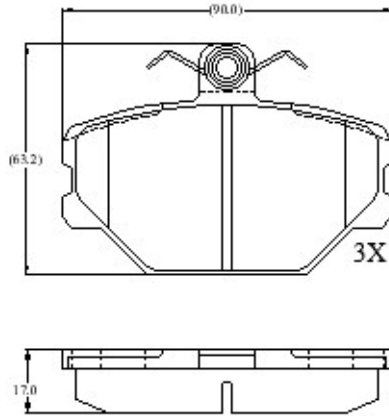

Make: FSO

Model: Sotto

Part Number: ADB1142

Vehicle Manufacturing/Engine:

ADB1142

Specifications

Fitting Position	:	Front
Model Date	:	09/94->
Or. Caliper	:	Locus
WVA	:	21100
FMSI	:	
Length	:	90
Width	:	63.2
Thickness	:	17