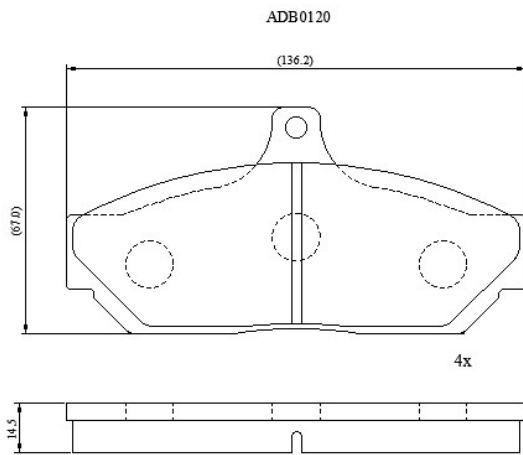

Make: GHM/HOLDEN

Model: Holden Range

Part Number: ADB0120

Vehicle Manufacturing/Engine:

Specifications

Fitting Position	:	Front
Model Date	:	11/90-02/91

Or. Caliper	:	
WVA	:	
FMSI	:	
Length	:	136
Width	:	67
Thickness	:	14.5