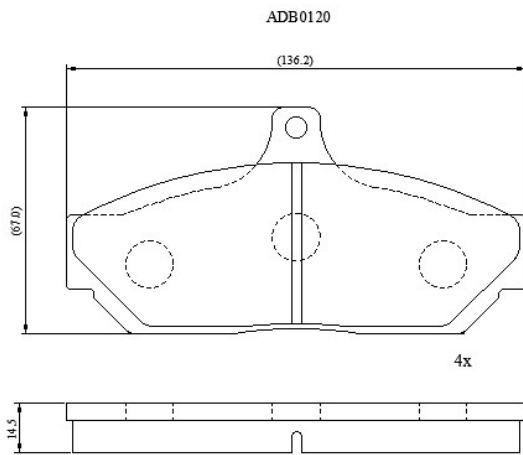

Make: GHM/HOLDEN

Model: Torona Range

Part Number: ADB0120

Vehicle Manufacturing/Engine:

Specifications

Fitting Position	:	Front
Model Date	:	11/77->

Or. Caliper	:	
WVA	:	
FMSI	:	
Length	:	136
Width	:	67
Thickness	:	14.5