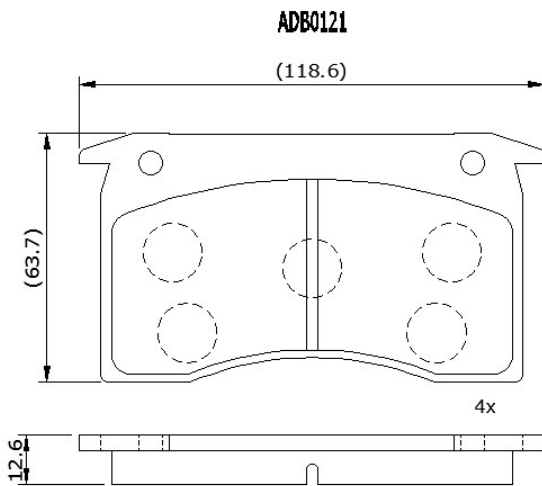

Make: GHM/HOLDEN

Model: Torona Range

Part Number: ADB0121

Vehicle Manufacturing/Engine:

Specifications

Fitting Position	:	Front
Model Date	:	11/79-02/80

Or. Caliper	:	
WVA	:	
FMSI	:	
Length	:	118.4
Width	:	63.5
Thickness	:	12.6