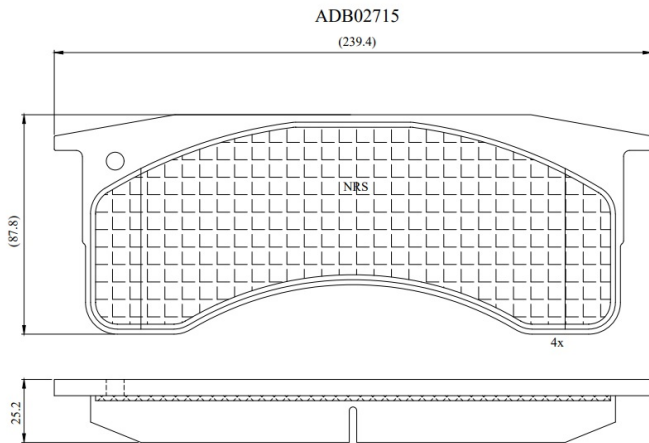

Make: GMC

Model: C5500 TopKick

Part Number: ADB02715

Vehicle Manufacturing/Engine:

Specifications

Fitting Position	:	Front
Model Date	:	03-Jul
Or. Caliper	:	
WVA	:	

FMSI	:	7636-D769
Length	:	
Width	:	
Thickness	:	