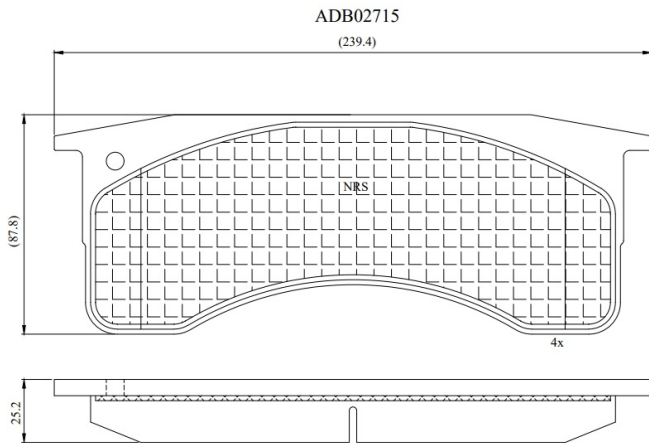

Make: GMC

Model: C6500 TopKick

Part Number: ADB02715

Vehicle Manufacturing/Engine:

Specifications

Fitting Position	:	Front
Model Date	:	03-Aug
Or. Caliper	:	
WVA	:	

FMSI	:	7636-D769
Length	:	
Width	:	
Thickness	:	