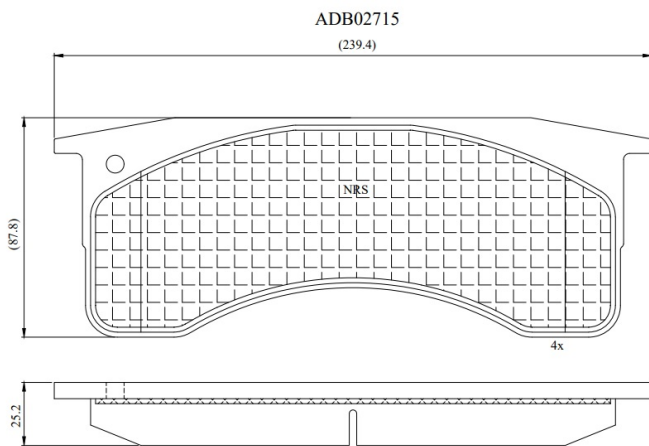

Make: GMC

Model: C6H042

Part Number: ADB02715

Vehicle Manufacturing/Engine:

Specifications

Fitting Position	:	Front
Model Date	:	95-
Or. Caliper	:	
WVA	:	

FMSI	:	7636-D769
Length	:	
Width	:	
Thickness	:	