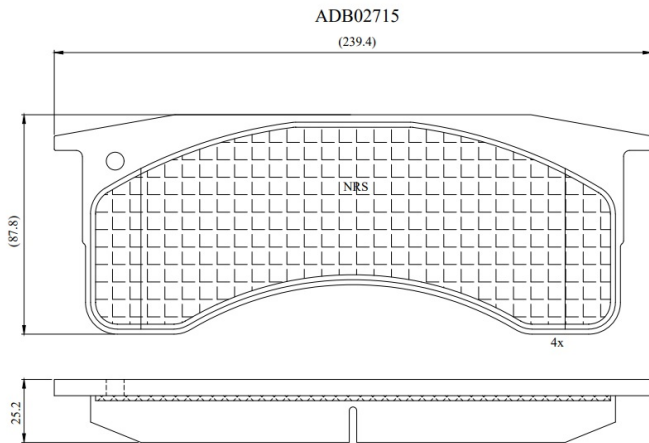

Make: GMC

Model: C7500 TopKick

Part Number: ADB02715

Vehicle Manufacturing/Engine:

Specifications

Fitting Position	:	Front
Model Date	:	00-05
Or. Caliper	:	
WVA	:	

FMSI	:	7636-D769
Length	:	
Width	:	
Thickness	:	