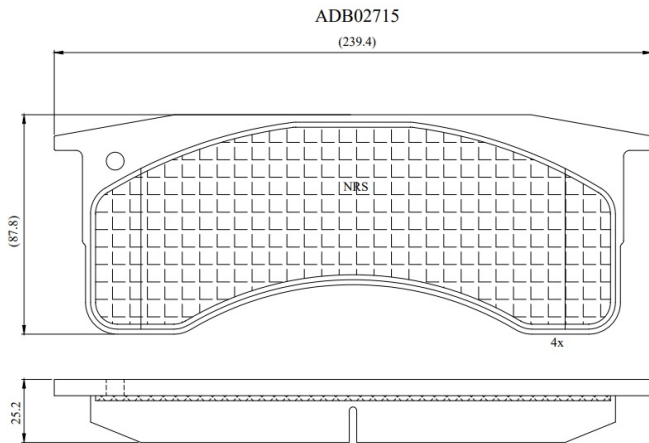

Make: GMC

Model: C7H042

Part Number: ADB02715

Vehicle Manufacturing/Engine:

Specifications

Fitting Position	:	Front
Model Date	:	95-
Or. Caliper	:	
WVA	:	

FMSI	:	7636-D769
Length	:	
Width	:	
Thickness	:	