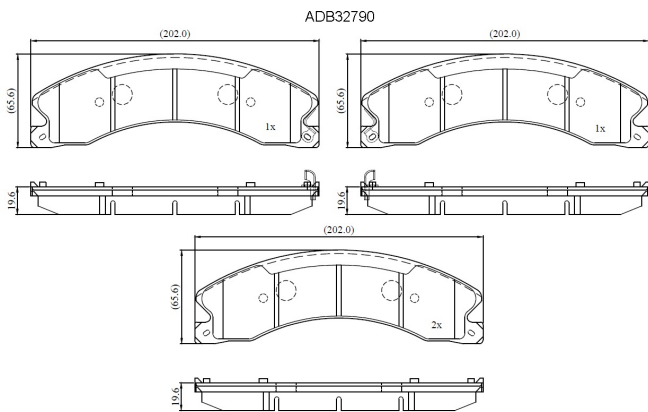

Make: GMC

Model: SAVANA 3500

Part Number: ADB32790

Vehicle Manufacturing/Engine:

Specifications

Fitting Position	:	Front
Model Date	:	13-14
Or. Caliper	:	
WVA	:	
FMSI	:	D1565

Length	:	202
Width	:	65.6
Thickness	:	19.6