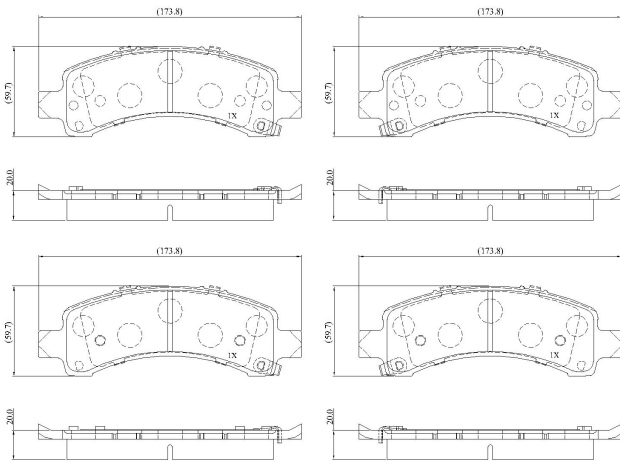

Make: GMC

Model: Savana

Part Number: ADB31645

Vehicle Manufacturing/Engine:

ADB31645

Specifications

Fitting Position	:	Rear
Model Date	:	06-->
Or. Caliper	:	

WVA	:	
FMSI	:	
Length	:	173.8
Width	:	59.7
Thickness	:	20