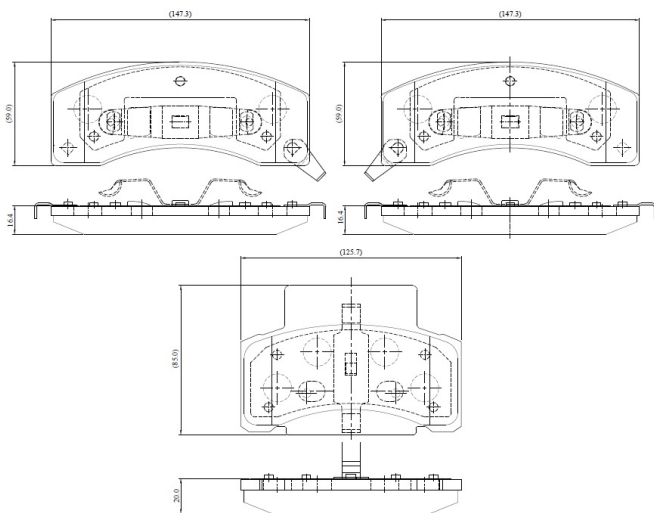

Make: GMC

Model: Savana

Part Number: ADB31651

Vehicle Manufacturing/Engine:

ADB31651

Specifications

Fitting Position	:	Front
Model Date	:	02-->
Or. Caliper	:	

WVA	:	
FMSI	:	
Length	:	147.3/125.7
Width	:	59.0/85.0
Thickness	:	16.4/20.0