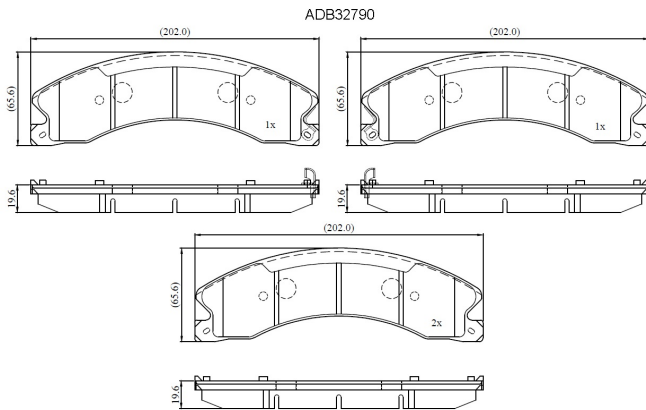

Make: GMC

Model: SIERRA 2500

Part Number: ADB32790

Vehicle Manufacturing/Engine:

Specifications

Fitting Position	:	Front
Model Date	:	13-15
Or. Caliper	:	
WVA	:	
FMSI	:	D1565

Length	:	202
Width	:	65.6
Thickness	:	19.6