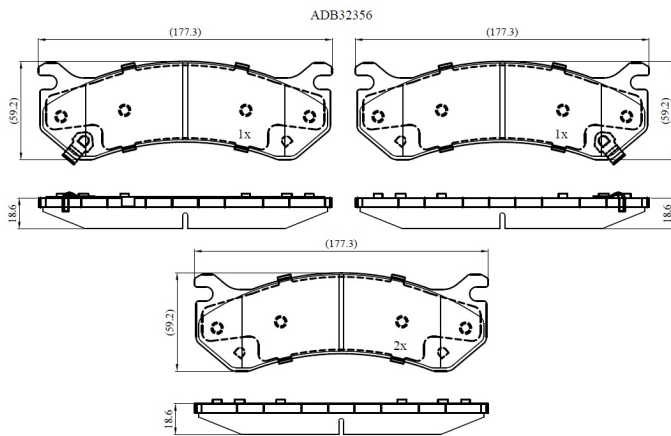

Make: GMC

Model: Sierra

Part Number: ADB32356

Vehicle Manufacturing/Engine:

Specifications

Fitting Position	:	Front
Model Date	:	12/2007-
Or. Caliper	:	
WVA	:	

FMSI	:	
Length	:	177.3
Width	:	59.2
Thickness	:	18.6