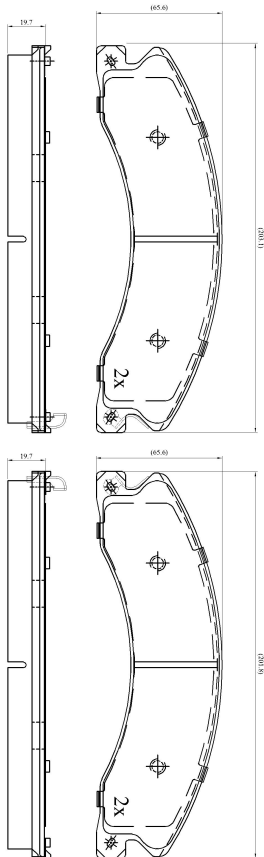

Make: GMC

Model: Sierra

Part Number: ADB32679

Vehicle Manufacturing/Engine:

ADB32679

Specifications

Fitting Position	:	Front
Model Date	:	Dec-13
Or. Caliper	:	
WVA	:	
FMSI	:	D1411
Length	:	201.8
Width	:	65.6
Thickness	:	19.7