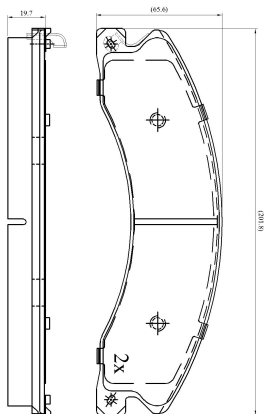

Make: GMC

Model: Sierra

Part Number: ADB32679

Vehicle Manufacturing/Engine:

ADB32679

Specifications

Fitting Position	:	Front
Model Date	:	Nov-13
Or. Caliper	:	
WVA	:	
FMSI	:	D1411
Length	:	201.8
Width	:	65.6
Thickness	:	19.7