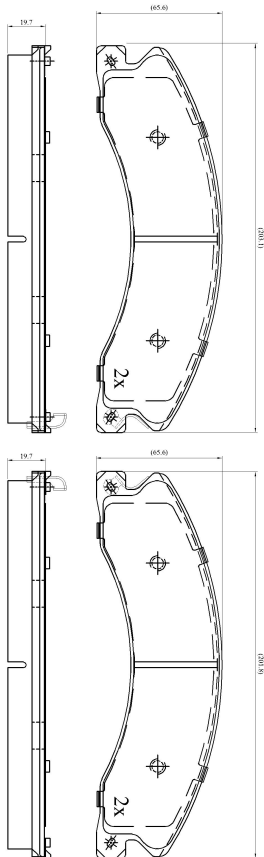

Make: GMC

Model: Sierra

Part Number: ADB32679

Vehicle Manufacturing/Engine:

ADB32679

Specifications

Fitting Position	:	Front
Model Date	:	Nov-13
Or. Caliper	:	
WVA	:	
FMSI	:	D1411
Length	:	201.8
Width	:	65.6
Thickness	:	19.7