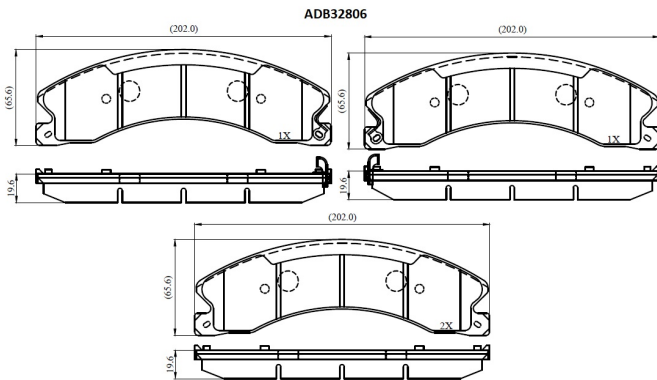

Make: GMC

Model: Sierra

Part Number: ADB32806

Vehicle Manufacturing/Engine:

Specifications

Fitting Position	:	Front
Model Date	:	13-15
Or. Caliper	:	
WVA	:	
FMSI	:	D1565

Length	:	202
Width	:	65.6
Thickness	:	17.6